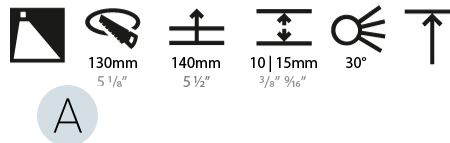

#### PHYSICAL

Shape: Round
Diameter (mm): 139
Diameter (in): 5 1/2
Height (mm): 126
Height (in): 4 15/16
Ceiling Thickness (mm): 10 / 12.5 / 15
Ceiling Thickness (in): 3/8 or 1/2 or 9/16
Min. Recessing Depth (mm): 140
Min. Recessing Depth (in): 5 1/2
Light Distribution: Adjustable / Asymmetric
Weight (kg): 0.816
Weight (lbs): 1.8
Fixture Finish: SSR / BKV / CWI / CRY / HAB / UFT / ITA / RUA / FTG / MYG / LOD / PUS / FRO / FUP / KIA / POP / BLS / SPG / MEY / GOH / GUM / CHC / COM / ABZ / JAG / OBR / MOS / ROR
Fixture Material: Aluminum Die Cast
Cut-out Measurements: 130mm / 5 1/8"

#### RATINGS AND CERTIFICATIONS

Certified By: Certified for North American Standards
IP rating: IP20

126mm 4 15/16"

Ø 125mm 4 15/16"

Ø 139mm 5 1/2"